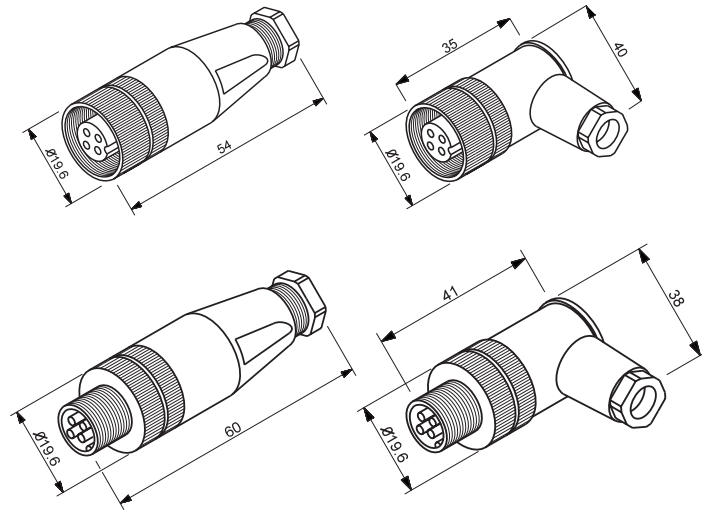

M12 Male and Female Connectors

View

Dimensional data

Technical Data

Housing: Nylon
Protection: IP67

Catalog Number

Part-No		Poles	Face View	Type	Connection	Max. wire Diameter	Cable Diameter
Female	PL-V1AP	4		Straight	Screw terminal	0.75 mm ²	4 to 6 mm
	PL-V1BP			90 Degree			
Male	PLM-V1AP			Straight			
	PLM-V1BP			90 Degree			