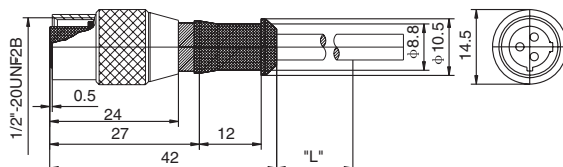

### Dimensional data

### Technical Data

Application Class: HNE acc. to DIN40040  
(-25 C/+90 C/ ≤ 100% rF)

Molded Body: TPU, Self-extinguishing

Nominal Power: 4A

Nominal Voltage: 300 VAC

Contact: CuZn, brass, pre-nickel and  
0.3 microns gold-plated

O-Ring: Viton

Body: TPU, self-extinguishing

Securing Safety nut: Nickel plated brass

Protection: IP68

Contact Resistance: ≤ 5m Ω

Insulation Group: C acc. to VDE0110

Test Voltage: 2.0 KV eff./ 60 s.

Insulation Resistance: >10<sup>9</sup> Ω

Standard Length: 2.0 m, 5.0 m, 7.5 m, 10.0 m. Other cable Length or cable specifications on request