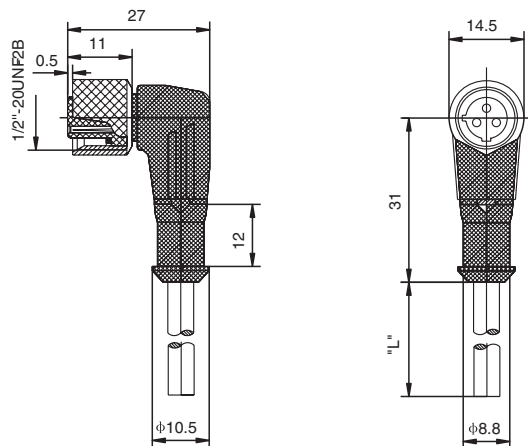

### Catalog Number

Part-No	Poles	Face View female	Color Code	Conductors		Outer Jacket	
				Gage	Stranding	φ mm	Material
UNF-FS3-PVC-2M	3		1=green 2=red/black 3=red/white	0.25mm <sup>2</sup>	26xφ0.13	5.0	PVC

Standard Length: 2.0 m, 5.0 m, 7.5 m, 10.0 m. Other cable Length or cable specifications on request

### Dimensional data